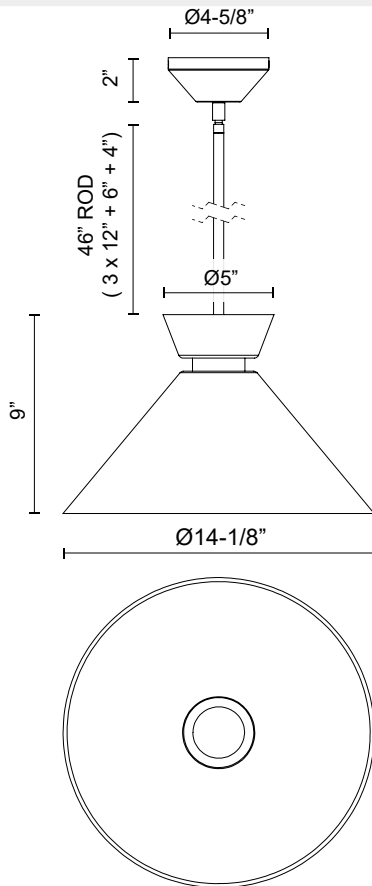

## HALSTON PD470514

FIXTURE DIMENSIONS	D14-1/8" x H9"
LAMP TYPE	E26
MAX WATTAGE	60W
BULB QTY	1
BULBS INCLUDED	No
VOLTAGE	120V
GLASS DETAILS	Glossy Opal Glass
MATERIAL	Glass; Steel;
ROD LENGTH	46" Max (3x12" + 1x6" + 1x4")
DIAMETER OF ROD	1/2"
WIRE LENGTH	60"
MINIMUM HANG HEIGHT	15"
SLOPED CEILING ADAPTABLE	Yes, Up to 45 Degrees
LOCATION	Dry
CANOPY DIMENSIONS	D4-5/8" x H2"
PAINT FINISH	BG01; MB01;

[ D - Diameter, L - Length, W - Width, H - Height, E - Extension ]